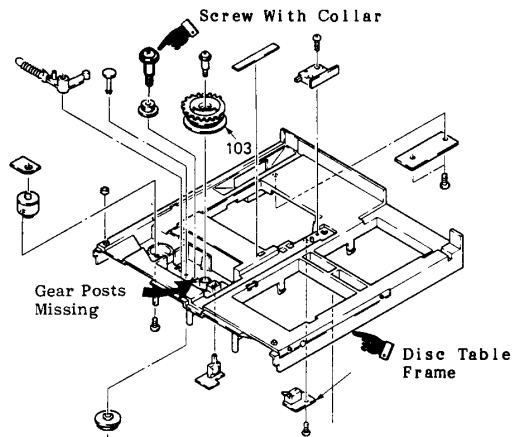

SONY

Hi-Fi Products
Service Bulletin

Model: CDP-C20/C30/C40/C50/C50M/C70/C7ESD **No. 78**

Subject: Part Number Missing - Disc Table Frame **Date:** July 25, 1989

Symptom:
(**)

The part number for the Disc Table Frame, shown in the diagram below, is not referenced in the service manual.

Please include this part number in your service manual.

The new frame is missing one of the gear posts. A self-tapping screw with collar must be installed as shown in diagram.

Solution:

Description	Part Number
Disc Table Frame	4-924-407-06
Screw With Collar	4-926-320-01

Reference: T/N AU88050

PRINTED IN U.S.A.
CSA-13789-2

CSA-13 Compact Disc